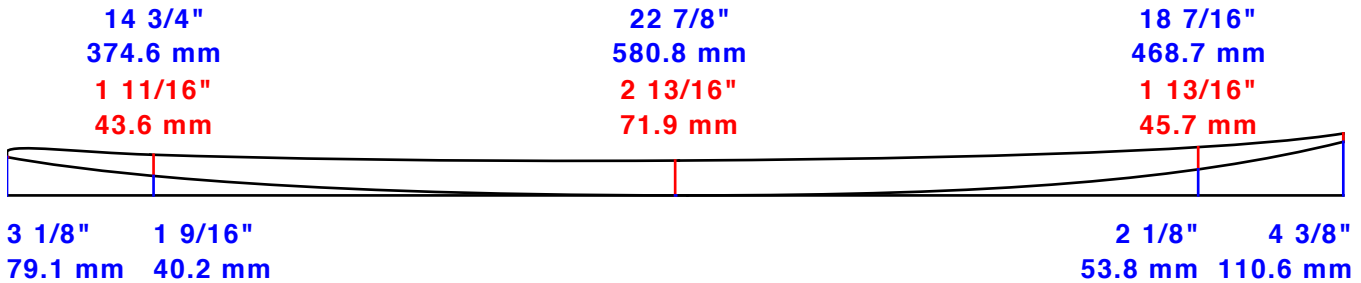

AKU SHAPER

Customer:
 Date: 22 août 2017
 Length: 9' 1" (2767.2)
 Width: 23 1/16" (585.8)
 Thickness: 2 7/8" (72.7)
 Tail Stop: 23 5/8" (600.0)

File: AKU 9'1 Ultimate

Designed by:

Blank:

Measurements are center, one foot in and one foot back, over curve.